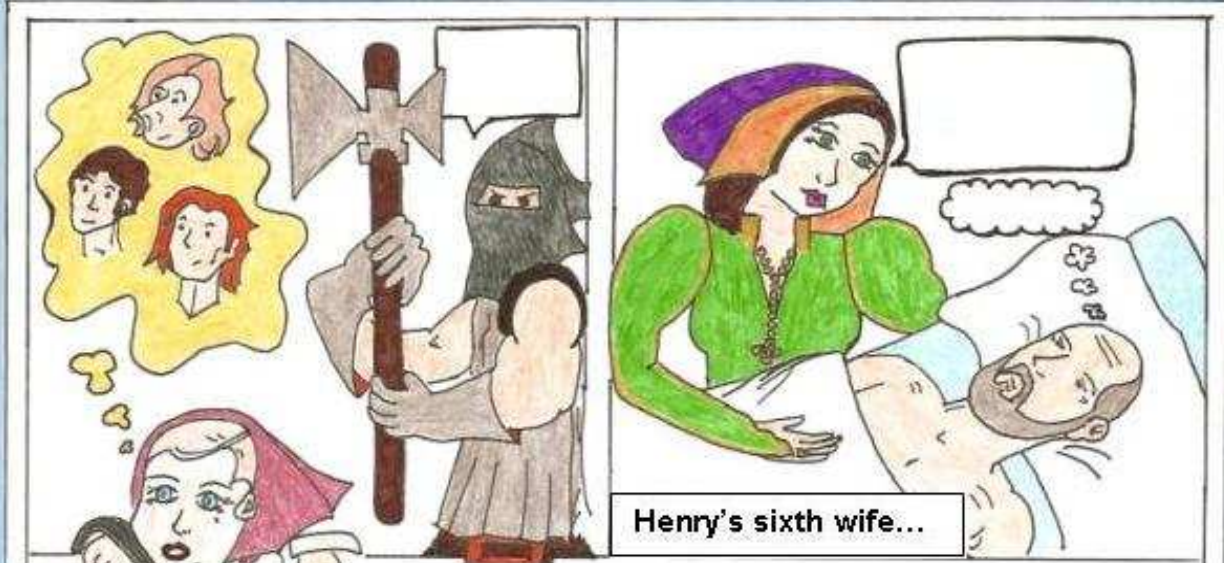

# HENRY VIII

was born in 1491, and  
seventeen years later he  
became King of England. He  
was a strong and  
very active man. He  
married six times.

Henry's first wife...

Henry wanted a divorce.

Henry's second wife...

Henry's sixth wife...