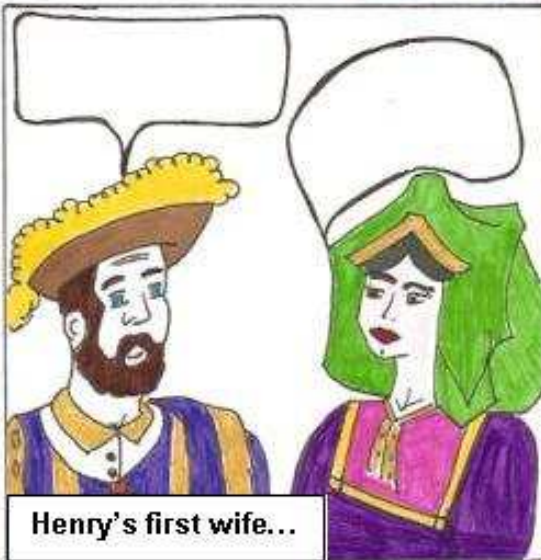

# HENRY VIII

was born in 1491, and  
seventeen years later he  
became King of England. He  
was a strong and  
very active man. He  
married six times.

Henry's first wife...

Henry wanted a divorce.

Henry's second wife...

Henry's sixth wife...